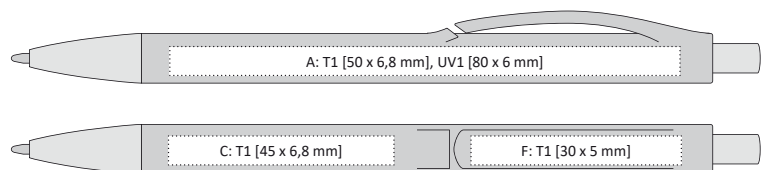

## LINEA | 1110560

PLASTIC BALLPOINT PEN WITH CHROMIC ACCESSORIES

142 x 11 mm

T1 A, B, C, D, F, G

UV1 A, B

large 