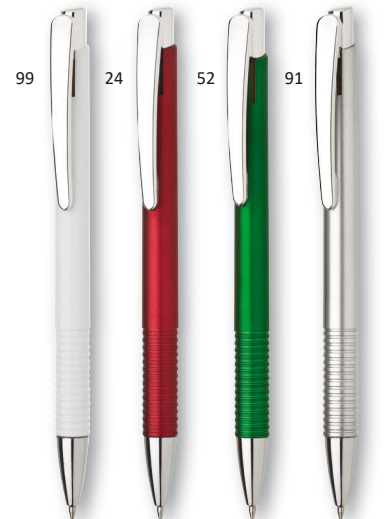

ORINSET

ORIN SET | 1901319

BALLPOINT PEN AND MECHANICAL PENCIL IN A PLASTIC BOX

- transparent plastic
- 163 x 48 x 22 mm
- T3 K1
- UVS K1
- 50/100

BALLPOINT PEN AND MECHANICAL PENCIL IN SET

- 137 x 10 mm aluminium
- L [silver] A, B, C, G
- T2+ [max. 2 colours] A, B, C, G

LASTISET

LASTI SET | 1951393

BALLPOINT PEN AND MECHANICAL PENCIL IN A PLASTIC BOX

- milky colored plastic
- 170 x 42 x 18 mm
- T3 K1
- UVS K1
- 50/100

BALLPOINT PEN AND MECHANICAL PENCIL IN SET

- 141 x 10 mm
- plastic
- T1 A, B, C, G