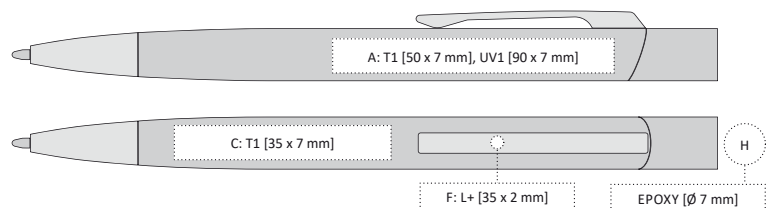

GIO

PRICE INCLUDED
YOUR LOGO IMPRINT

GIO | 1110695

DESIGN PLASTIC BALLPOINT PEN WITH ORIGINAL SWITCHING

- ☒ 142 x 11 mm
- ☒ T1 ☒ A, B, C, G
- L+ [gold-grey] ☒ F
- UV1 ☒ A, B
- epoxy: ☒ H | minimum 100 pcs
- ☒ large