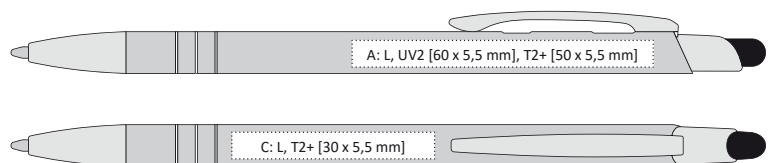

SOTTI TOUCH

Write
& TOUCH

SOTTI

SOTTI TOUCH | 1211801

SLIM METAL BALLPOINT PEN WITH TOUCH FUNCTION

- 146 x 8 mm
- aluminium
- L [silver] A, B, C, G
- T2+ [max. 2 colors] A, B, C, G
- UV2 A, B
- X-20 (95 mm)