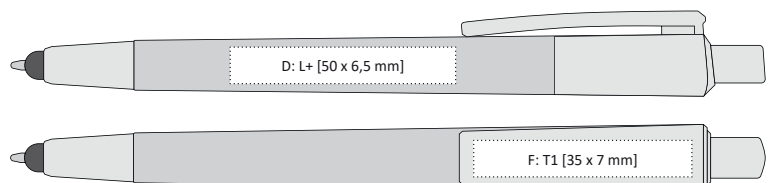

GOLAR GLOW

Write & TOUCH

MAGIC laser

GOLAR GLOW | 1102020

PLASTIC BALLPOINT PEN WITH TOUCH SCREEN FUNCTION AND LED LIGHT FOR ILLUMINATED ENGRAVING

147 x 12 mm

T1 F

L+ [glowing] C, D, E

X-20 [45 mm]