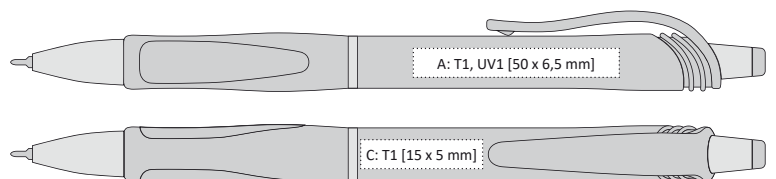

## RANE | 1180111

PLASTIC BALLPOINT PEN WITH WHITE BODY

142 x 11 mm

T1 A, B, C, G

UV1 A, B

X-20 with needle 0,5mm

BUY  
& HELP

[DE]  
[sign]