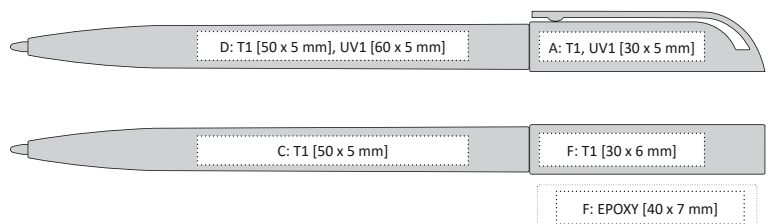

ROTATE

ROTATE | 1150310

TWIST PLASTIC BALLPOINT PEN

- ☑ 136 x 9 mm
- ☑ T1 ☑ A, B, C, D, E, F, G
- UV1 ☑ A, B, D, E
- epoxy: ☑ F | minimum 100 pcs
- ☑ X-20