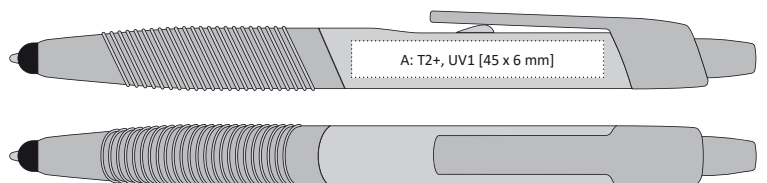

## TOCCA | 1189200

PLASTIC BALLPOINT PEN WITH TOUCH END

144 x 12 mm

T2+ A, B, G

UV1 A, B

X-20