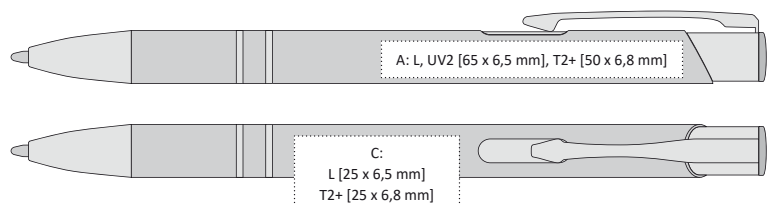

ALBA

ALBA | 1201311

MATT METAL BALLPOINT PEN

- 137 x 10 mm
- aluminium
- L [silver] A, B, C, G
- T2+ [max. 2 colors] A, B, C, G
- UV2 A, B
- large