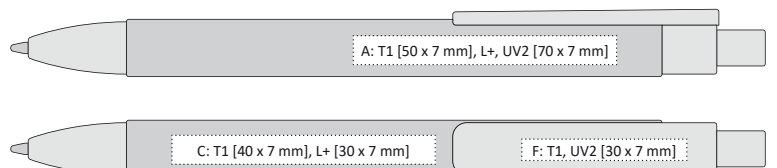

### PAPER BALLPOINT PEN WITH CORK SURFACE

- cork, paper, plastic
- 138 x 11 mm
- T1  A, B, C, F, G
- L+  A, B, C
- UV2  A, B, F
- X-20 (104 mm)

*save the nature*

**NEW**