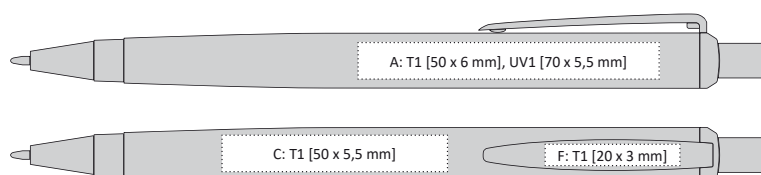

# HOTE

HOTE METALIC | 1111575

PLASTIC BALLPOINT PEN

133 x 10 mm

T1 A, B, C, F, G

UV1 A, B

X-20

HOTE | 1111570