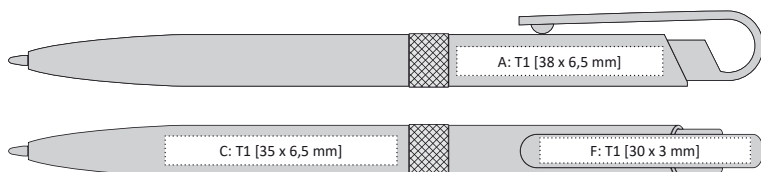

### FIROL | 1110800

PLASTIC BALLPOINT PEN WITH METAL RING

148 x 11 mm

T1 A, B, C, D, E, F, G

large

black refill on request