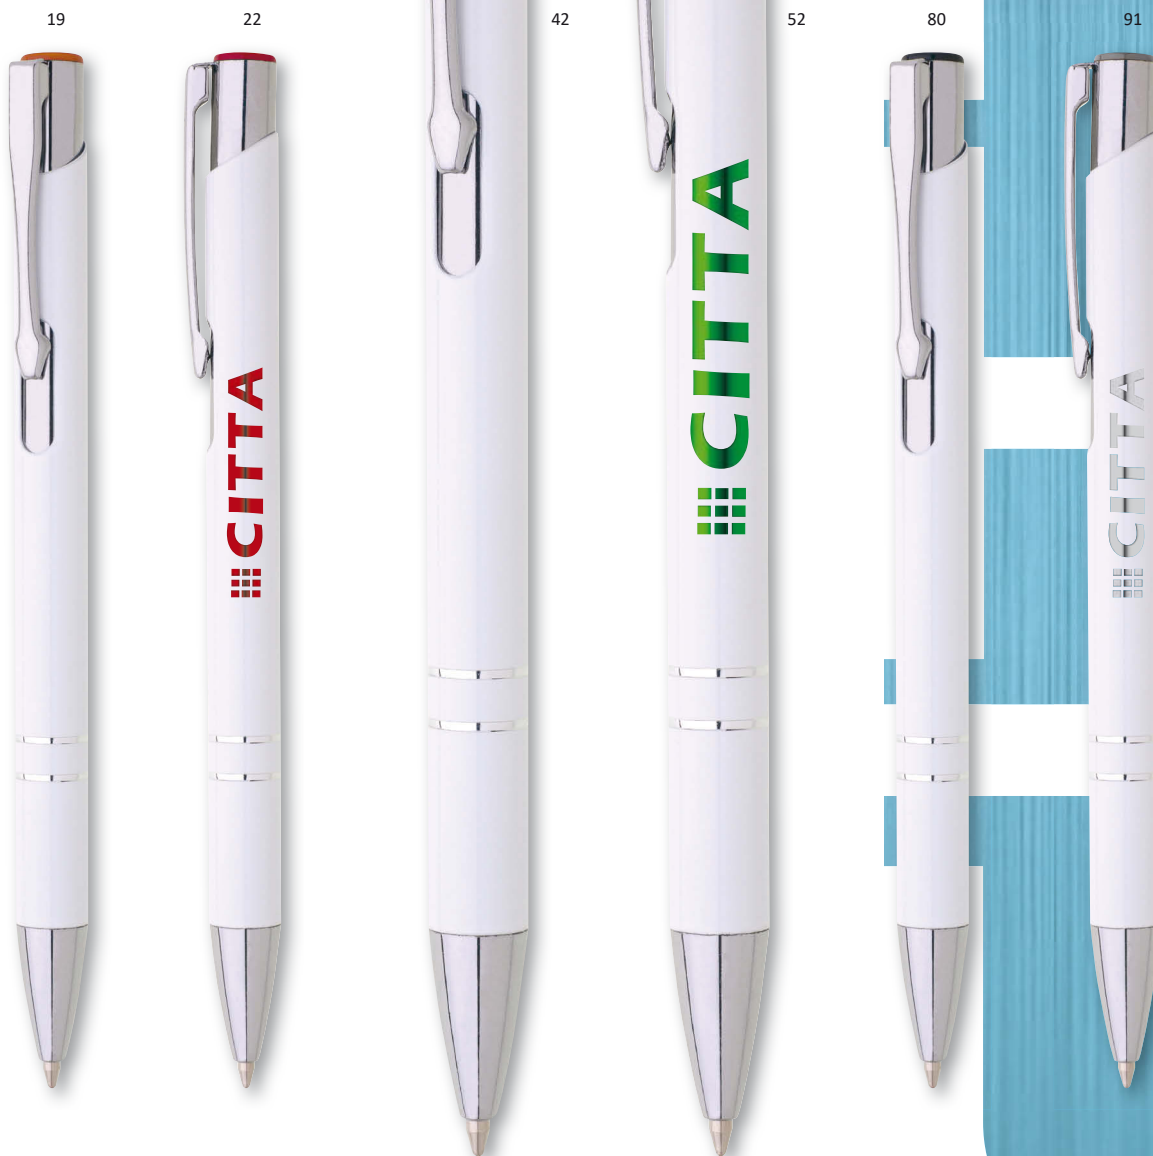

### METAL BALLPOINT PEN WITH TRANSPARENT AND COLORED ACCESSORIES

- 145 x 11 mm
- aluminium
- L [grey]  A, B, C, G
- T2+  F
- UV2  A, B
- large 

# CITTA

MAGIC  
laser

NEW