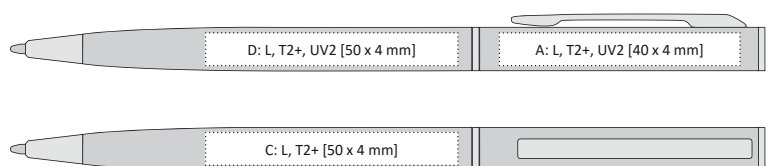

# PIAZA BRASS

PIAZA CLICK | 1220021

PIAZA STEEL | 1220019

PIAZA BRASS | 1220012

**SLIM TWIST METAL BALLPOINT PEN**

-  STEEL, BRASS 130 x 7 mm, CLICK 136 x 7,5 mm
-  L CLICK, STEEL [gold-gray], BRASS [gold]  A, B, C, D, E, G T2+ [max. 2 colors]  A, B, C, D, E, G UV2  A, B, D, E
-  STEEL, BRASS: cross 
- CLICK: large 