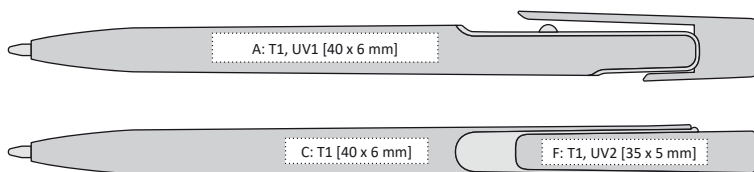

GIDI | 1168030

PLASTIC BALLPOINT PEN WITH METALIC FINISH

- ☒ 139 x 10 mm
- ☒ T1 ☒ C, D, E, F
- UV1 ☒ A, B
- UV2 ☒ F
- ☒ large