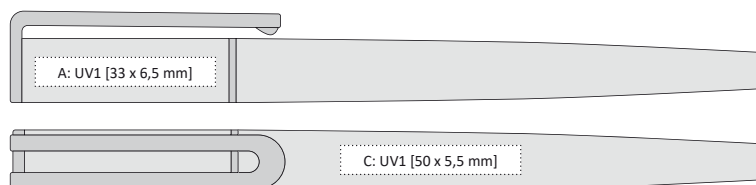

FIBIA GEL

[DE]
sign]

NEW

Gel

SOFT TOUCH

FIBIA GEL | 1500242

GEL RUBBERIZED BALLPOINT PEN WITH LID

- 140 x 12 mm
- UV1 A, B, C
- gel – large capacity