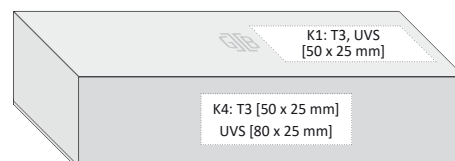

OLIVETA LUX SET

OLIVETA LUX SET | 1906685

GIFT SET WITH BALLPOINT PEN AND MECHANICAL PENCIL

- imitation leather + velvet interior
- 165 x 65 x 30 mm
- L2 K1
- T2 K1
- UVS K1
- 10/100

BALLPOINT PEN AND MECHANICAL PENCIL IN SET

- 134 x 11 mm
- steel
- L [brown-grey]
- A, B, C, D, E, G (40 x 6,5 mm)

ELEGA SET

ELEGA SET | 1966661

GIFT SET WITH BALLPOINT PEN AND ROLLER

- white paper box + velvet interior
- 180 x 60 x 40 mm
- T3 K1, K4
- UVS K1 [50 x 25 mm], K4 [80 x 25 mm]
- 1/25

BALLPOINT PEN AND ROLLER IN SET

- 140 x 11 mm
- aluminium
- L [silver, gray] A, B, C, D, G, E
- T2+ [max. 2 colors] A, B, C, D, G, E