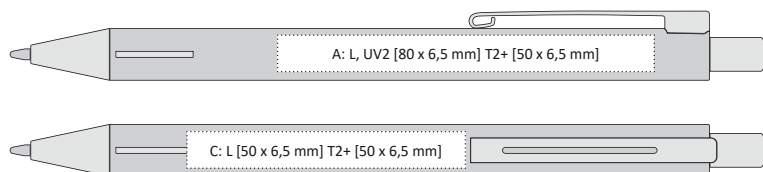

WIRE

WIRE | 1211814

METAL BALLPOINT PEN WITH BRUSHED FINISH

- 140 x 10 mm
- aluminium
- L [silver] A, B, C, G
  T2+ [max. 2 colors] A, B, C, G
- UV2 A, B
- large