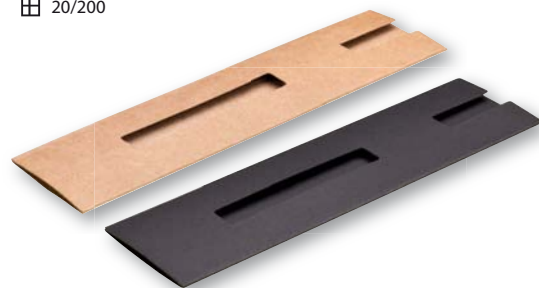

GIFT BOXES

PLUS | 2201380

1. ETUI FOR ONE PEN
   155 x 39 x 1 mm
   paper
   T3 [30 x 20 mm]
   20/200