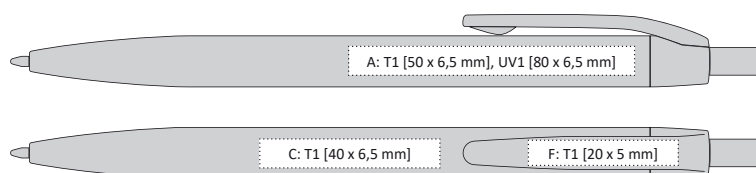

## LIDO | 1155390

PLASTIC BALLPOINT PEN WITH COLORFUL CLIP

138 x 10 mm

T1 A, B, C, F, G

UV1 A, B

X-20