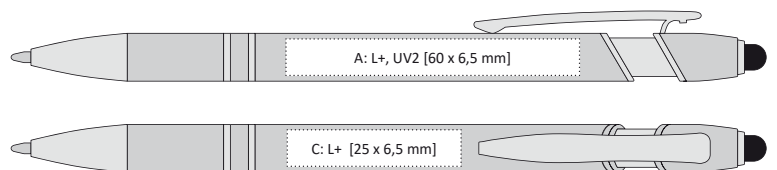

## NATIO SOFT | 1211370

METAL BALLPOINT PEN WITH RUBBER FINISH AND TOUCH FUNCTION

-  145 x 10 mm
-  aluminium
-  L+ [grey]  A, B, C, G
- UV2  A, B
-  X-20 (95 mm) 