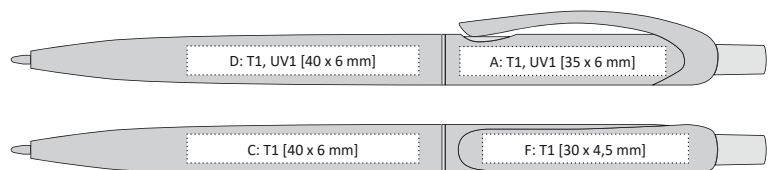

### PLASTIC BALLPOINT PEN WITH METALIC SURFACE

140 x 11 mm

T1 A, B, C, D, E, F, G

UV1 A, B, D, E

X-20