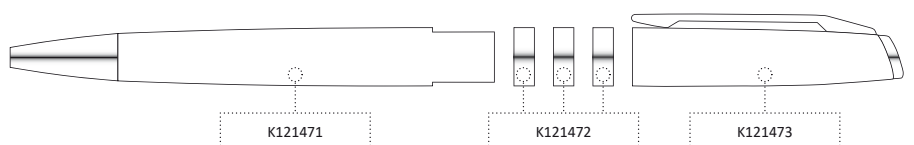

FREESTYLE COMBINATION

MIX YOUR FAVOURITE COLORS

REPUBLICA FREESTYLE

Patented for Gabrielis brand. Modulatory concept makes it best for nationalities, associations, clubs, teams, products, companies, cities, countries etc. to combine their colors that represent them.

REPUBLICA FREESTYLE | 1121400

BALLPOINT PEN IN COLOR COMBINATION
MINIMUM ORDER QUANTITY 100 PCS