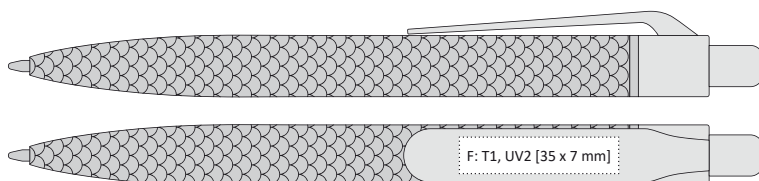

## PANGO | 1192005

PLASTIC BALLPOINT PEN WITH SCALES OF PANGOLIN

140 x 12 mm

T1 F

UV2 F

large 