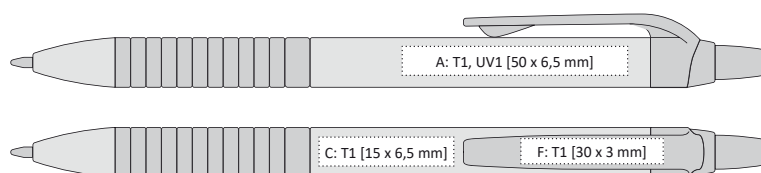

### PLASTIC BALLPOINT PEN WITH COLORED ACCESSORIES

141 x 10 mm

T1 A, B, C, F, G

UV1 A, B

X-20