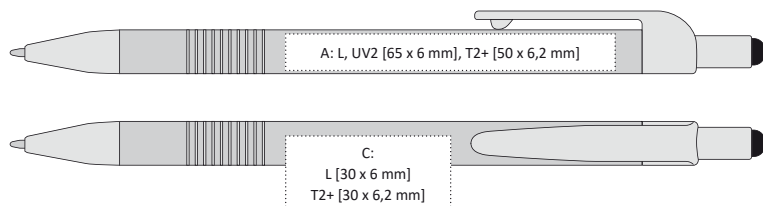

### METAL BALLPOINT PEN WITH TOUCH FUNCTION

- ☑ 143 x 9 mm
- ☑ aluminium
- ☑ L [silver] ☑ A, B, C, G
- ☑ T2+ [max. 2 colors] ☑ A, B, C, G
- ☑ UV2 ☑ A, B
- ☑ X-20