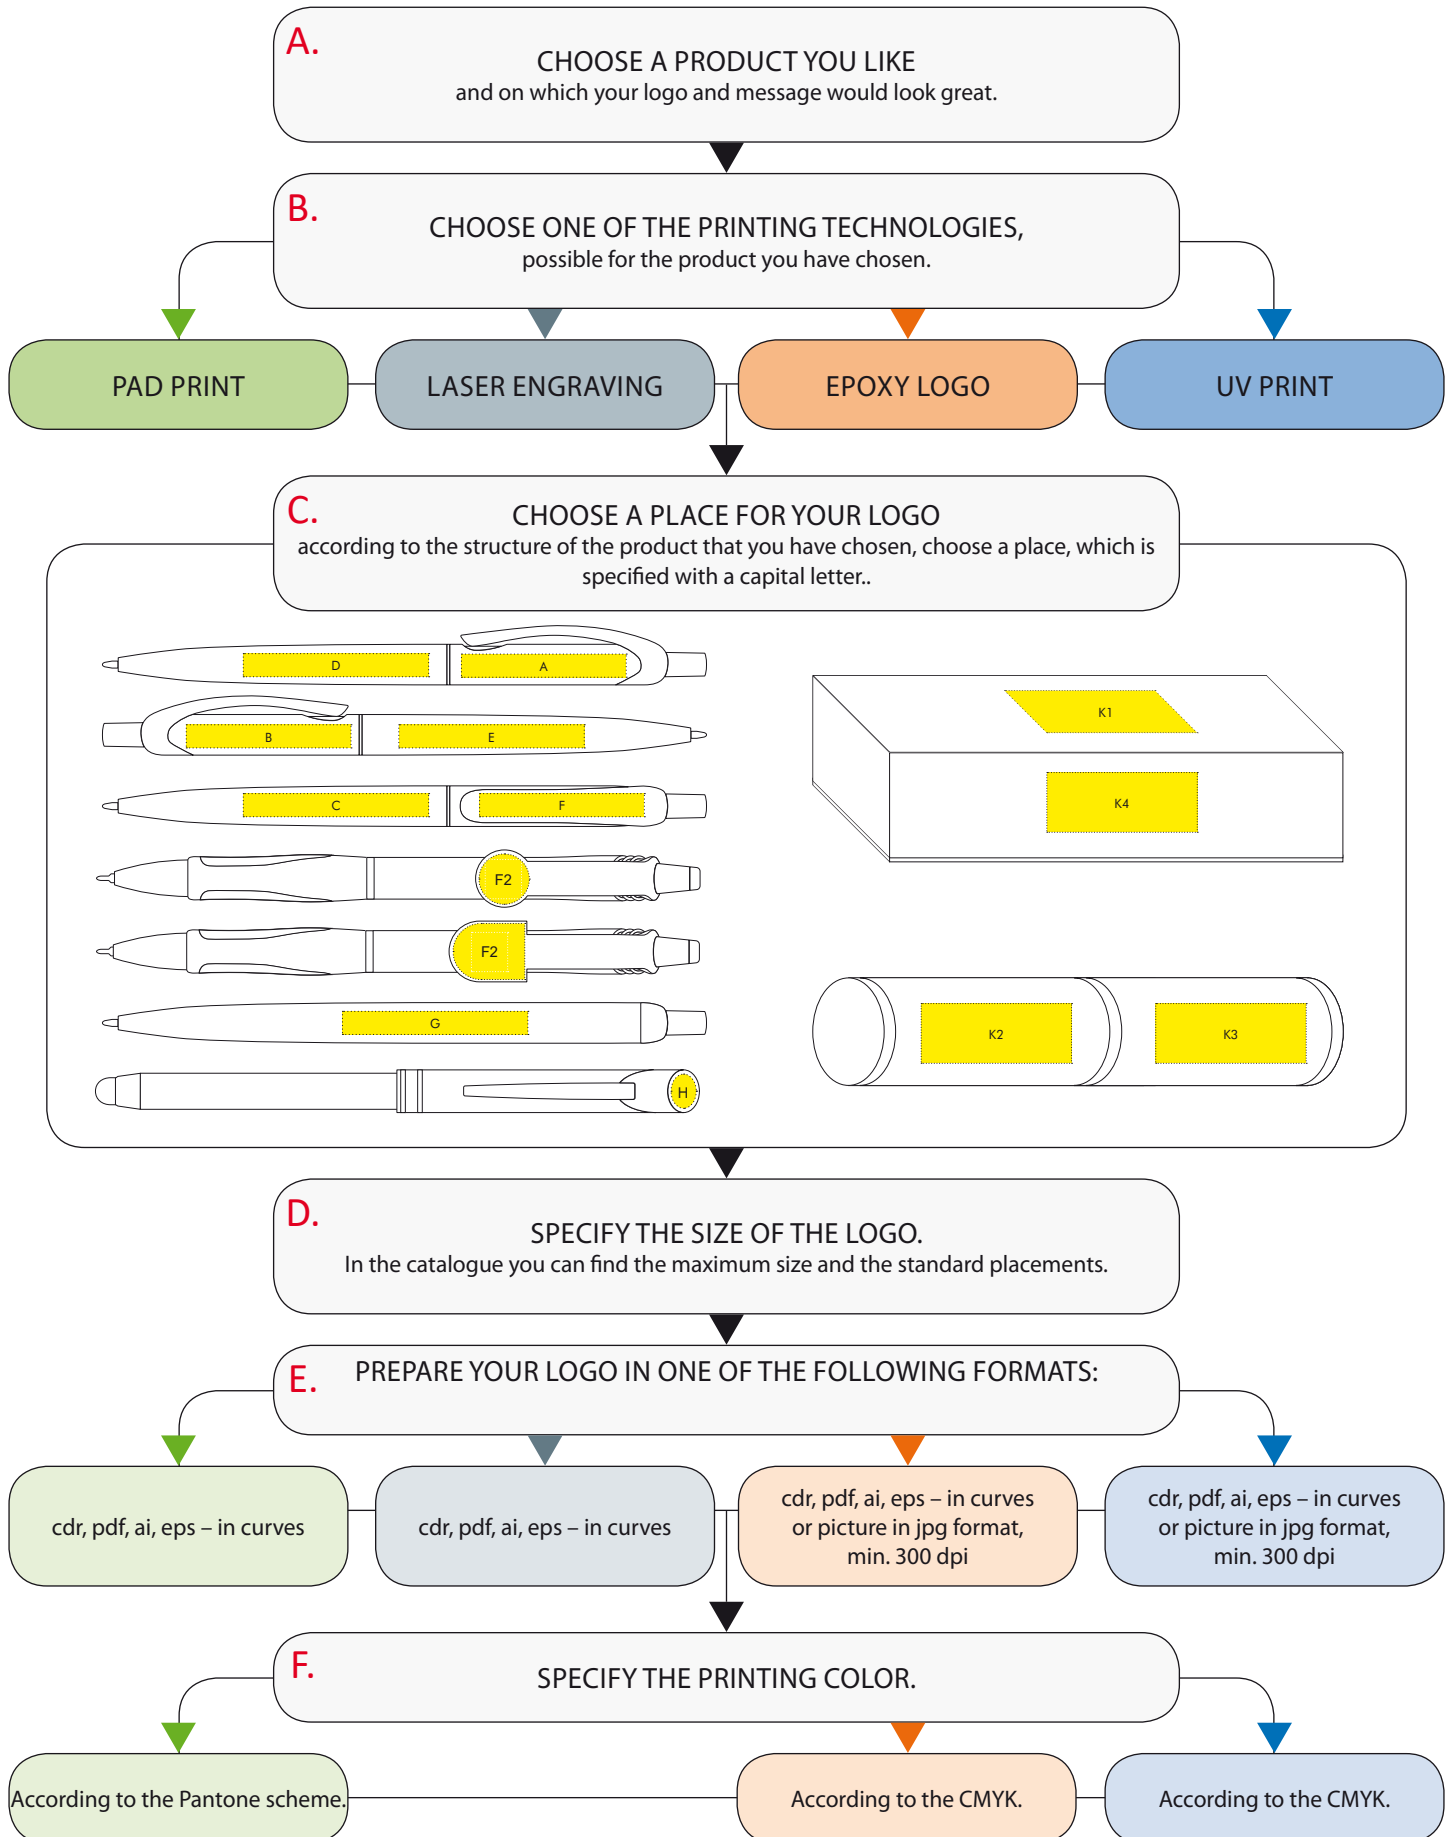

STEP BY STEP THROUGH THE PRINT ORDER