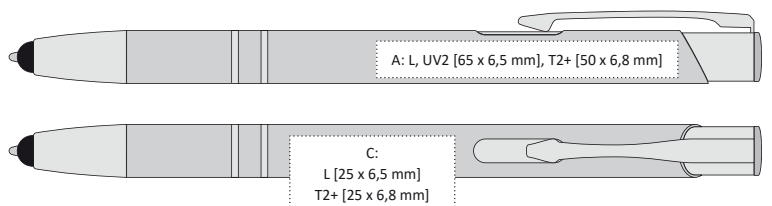

ORIN TOUCH

ORIN TOUCH | 1201317

METAL BALLPOINT PEN WITH TOUCH FUNCTION

- 140 x 10 mm
- aluminium
- L [silver] A, B, C, G
- T2+ [max. 2 colors] A, B, C, G
- UV2 A, B
- large