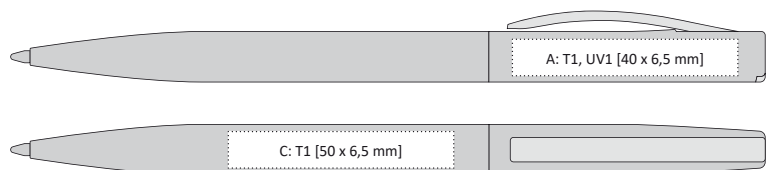

## DUSTRIA | 1125500

PLASTIC BALLPOINT PEN WITH SILVER CLIP

144 x 11 mm

T1 A, B, C, D, E, G

UV1 A, B, D, E

large 

**GIDI | 1168030**

PLASTIC BALLPOINT PEN WITH METALIC FINISH