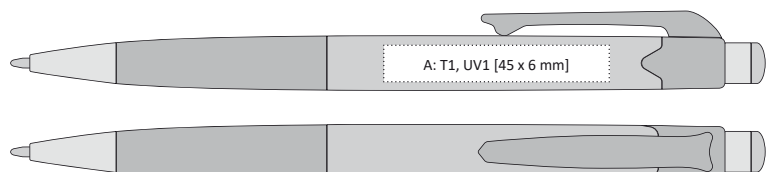

## GARNA | 1105055

PLASTIC BALLPOINT PEN WITH BLACK RUBBER GRIP

137 x 10 mm

T1 A, B, G

UV1 A, B

X-20