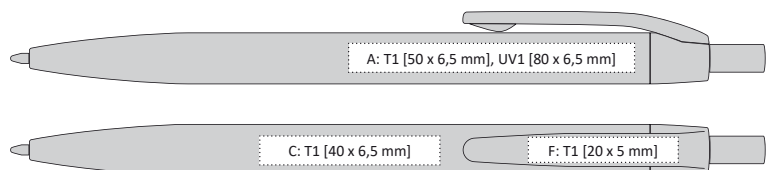

# LORE

LORE | 1155395

**FULL COLOR PLASTIC BALLPOINT PEN**

138 x 10 mm

T1 A, B, C, F, G

UV1 A, B

X-20 