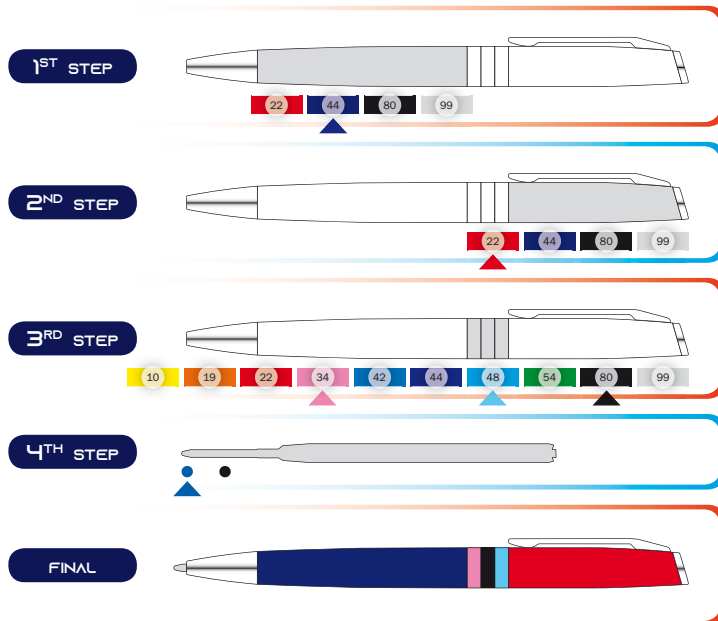

FREESTYLE COMBINATION

MIX YOUR FAVOURITE COLORS