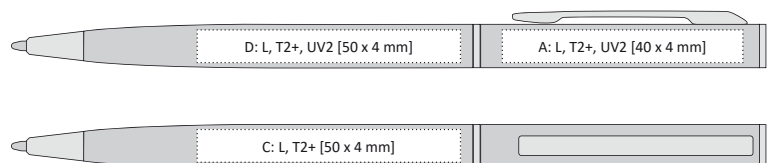

1. SLIM TWIST METAL BALLPOINT PEN
2. 130 x 7,5 mm
   - L [silver] A, B, C, D, E, G
   - T2+ [max. 2 colors] A, B, C, D, E, G
   - UV2 A, B, D, E
   - cross

PIAZA ALU | 1220018