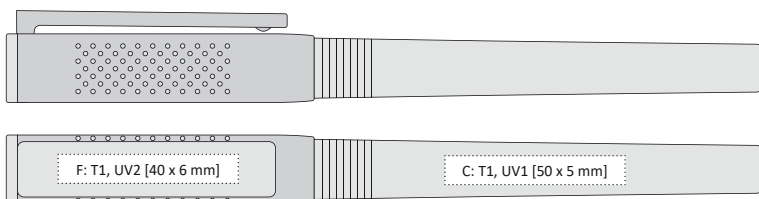

### GEL BALLPOINT PEN WITH LID

140 x 13 mm

T1 C, F

UV1 C

UV2 F

gel – large capacity