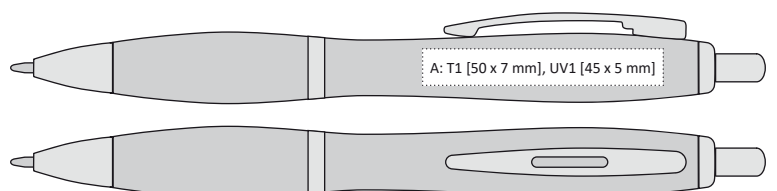

## JESI | 1100234

PLASTIC BALLPOINT PEN WITH COLORED GRIP AND WHITE BODY

141 x 13 mm

T1  A, B, G

UV1  A, B

large 