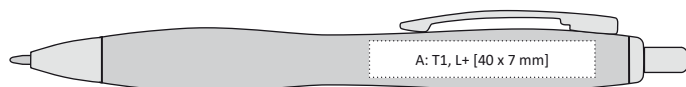

## LESNA | 1101500

BAMBOO BALLPOINT PEN WITH CHROME ACCESSORIES

- 140 x 13 mm
- T1 A, B
- L+ [brown-natur] A, B
- large