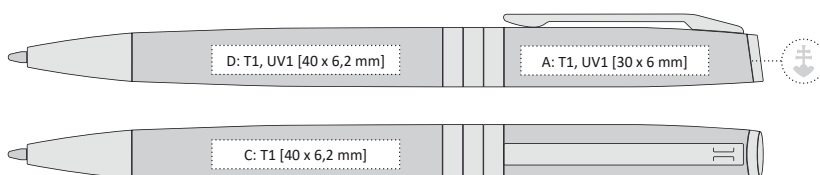

## REPUBLICA SK | 1121475

WHITE TWIST BALLPOINT PEN WITH TRICOLOR AND IMPRINTED SYMBOL

140 x 11 mm

T1 A, B, C, D, E, G

UV1 A, B, D, E

large 

PATENTED