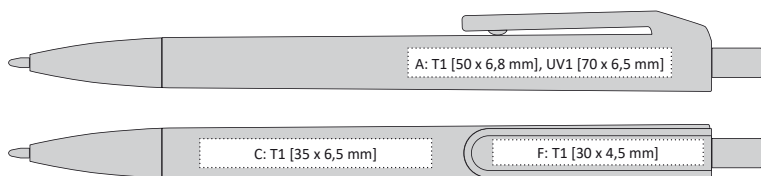

### PLASTIC BALLPOINT PEN IN NEON COLORS

140 x 11 mm

T1 A, B, C, F, G

UV1 A, B

large 