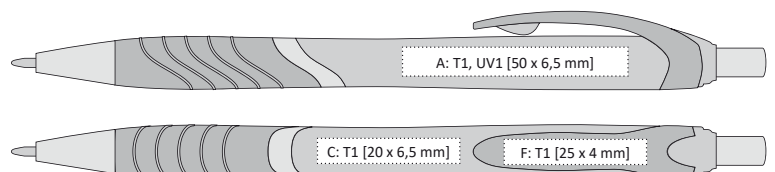

## PEINA | 1120825

PLASTIC BALLPOINT PEN WITH COLORED BODY AND RUBBER GRIP

141 x 10 mm

T1 A, B, C, F, G

UV1 A, B

X-20