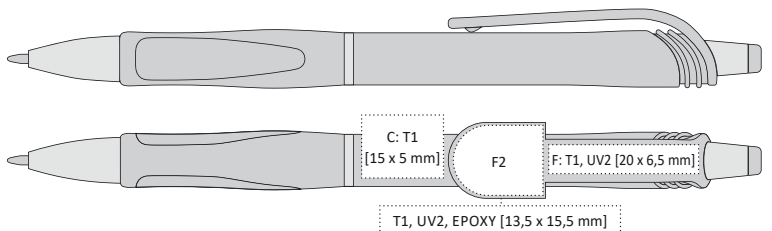

# ERBA

**ERBA | 1180117**

PLASTIC BALLPOINT PEN WITH SHAPED CLIP

142 x 11 mm

T1 C, F, F2, G

UV2 F, F2

epoxy: F2 | minimum 100 pcs

X-20