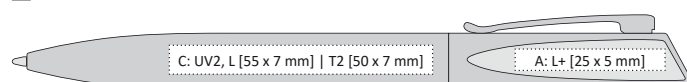

QUARA | 1201190

TWIST TYPE METALL BALLPOINT PEN WITH BAMBOO PART

- metal, plastic, bamboo
- 145 x 12 mm
- T2 [max. 2 color] C, D, E
- UV2 D, E
- L C, D, E | L+ [brown-natur] A, B
- cross