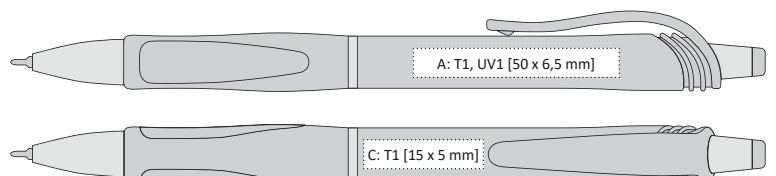

COLORI

COLORI | 1180119

PLASTIC BALLPOINT PEN IN MODERN COLORS

- 142 x 11 mm
- T1 A, B, C, G
- UV1 A, B
- X-20 with needle 0,5mm