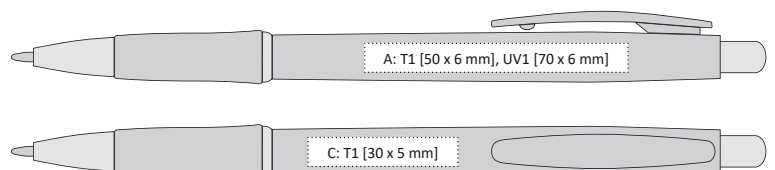

## SUTRI | 1120115

PLASTIC BALLPOINT PEN WITH MATT ACCESSORIES AND RUBBER GRIP

141 x 10 mm

T1 A, B, C, G

UV1 A, B

X-20