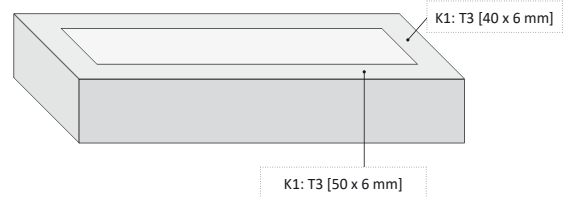

GINALI GREY PLUS | 1203095

BALLPOINT PEN IN SET

- 136 x 11 mm
- brass
- L+ [colour as accessories]
- A, B, C, D, E, G