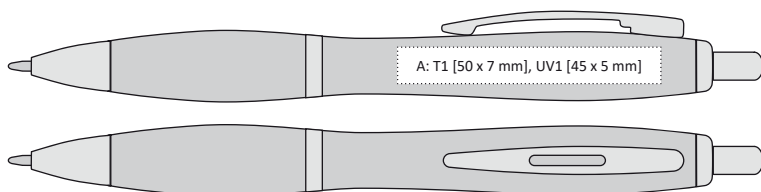

## ULTA | 1100237

PLASTIC BALLPOINT PEN WITH TRANSPARENT BODY

141 x 13 mm

T1 A, B, G

UV1 A, B

large 