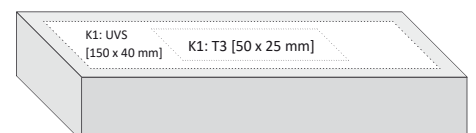

CUSTOM
PRODUCTION

MORE THAN BALLPENS

BP + POWERBANK

TURALPO SET | 1953549-ZV

GIFT SET WITH BALLPOINTPEN
AND BAMBOO POWERBANK
MOQ 50 pcs
Price on request, according quantity
and powerbank capacity

BP + USB

RIVETUS SET | 1912859-ZV

GIFT SET WITH BALLPOINTPEN AND BAMBOO USB
MOQ 50 pcs
Price on request, according quantity
and USB capacity

RIVETSET

85

save the nature

RIVET

MECHANICAL PENCIL IN SET

RIVET SET | 1912853

BAMBOO PEN SET WITH BALLPOINT PEN
AND MECHANICAL PENCIL IN A GIFT BOX

📄 paper
📏 170 x 42 x 18 mm
📦 T3 📦 K1 [50 x 25 mm]
☀️ UVS 📦 K1
📦 50/100

BALLPOINT PEN AND MECHANICAL PENCIL IN SET

📏 140 x 11 mm
📦 bamboo, metal, plastic
📦 T1 📦 A, B, C, G
L+ 📦 A, B, C, F, G