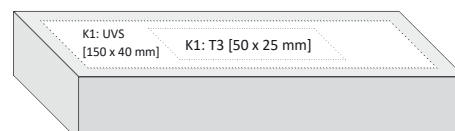

TURAL SET

69

TURAL SET | 1953541

BAMBOO PEN SET WITH BALLPOINT PEN AND MECHANICAL PENCIL IN A GIFT BOX

- paper
- 170 x 42 x 18 mm
- T3 K1
- UVS K1
- 50/100

BALLPOINT PEN AND MECHANICAL PENCIL IN SET

- 141 x 10 mm
- bamboo, metal, plastic
- T1 A, B, C, G
- L+ A, B, C, F, G

save the nature

TURAL

MECHANICAL PENCIL IN SET

TURAL SET T

69

TURAL SET T | 1953542

BAMBOO PEN SET WITH BALLPOINT PEN/TOUCH AND MECHANICAL PENCIL IN A GIFT BOX

- paper
- 170 x 42 x 18 mm
- T3 K1
- UVS K1
- 50/100

BALLPOINT PEN AND MECHANICAL PENCIL IN SET

- 141 x 10 mm
- bamboo, metal, plastic
- T1 A, B, C, G
- L+ A, B, C, F, G