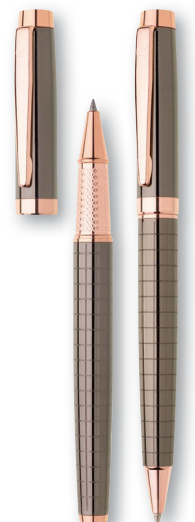

TRAMONTO SET

91

TRAMONTO

TRAMONTO SET | 1906761

GIFT SET WITH BALLPOINT PEN AND ROLLER

- imitation leather + velvet interior
- 165 x 65 x 30 mm
- L2 K1
- T2 K1
- UVS K1
- 10/100

BALLPOINT PEN AND ROLLER IN SET

- 140 x 10 mm
- brass
- L [brown-gold] A
- T2+ [max. 2 colours] A

MILANO SET

85

MILANO

MILANO SET | 1956381

GIFT SET WITH BALLPOINT PEN AND ROLLER

- imitation leather + velvet interior
- 165 x 68 x 30 mm
- T3 K1
- UVS K1
- 10/100

BALLPOINT PEN AND ROLLER IN SET

- 135 x 12 mm
- brass
- L [grey-brown] A, B
- T2+ [max. 2 colors] A, B