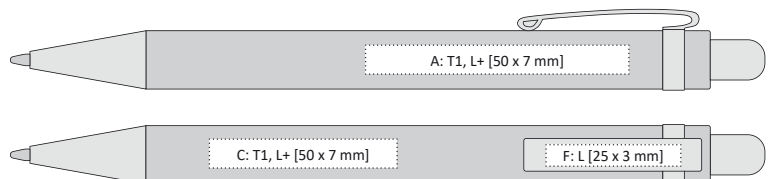

TURAL

save the nature

TURAL SET

PAGE 123

69

69

69

Alma

BAMBOO A5

69

BAMBOO A5 | 3028960

PAGE 132

TURAL BP | 1253540

TURAL BLACK BP | 1253549

BAMBOO BODY WITH METAL CLIP

BP: BALLPOINT PEN

TOUCH: BALLPOINT PEN WITH TOUCH

MP: MECHANICAL PENCIL

135 x 11 mm

T1 A, B, C, G

L+ [brown-natur] A, B, C, G

L+ [gold-grey] F

large

MP: HB 0,5 mm

TURAL TOUCH | 1253547

TURAL BLACK TOUCH | 1253548

TURAL MP | 1653547