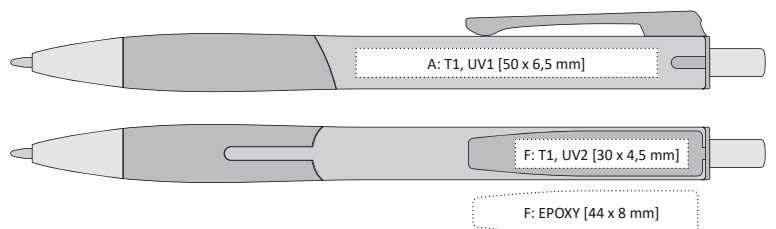

CHANEL

CHANEL | 1130640

PLASTIC BALLPOINT PEN WITH BLACK GRIP AND CHROMED TIP

- ☒ 145 x 10 mm
- ☒ T1 ☒ A, B, F, G
- UV1 ☒ A, B | UV2 ☒ F
- epoxy: ☒ F | minimum 100 pcs
- ☒ X-20 [110 mm]