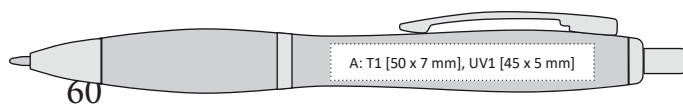

# BOLD

OSTA | 1100236

PLASTIC BALLPOINT PEN WITH CHROMIC ACCESSORIES

141 x 13 mm

T1 A, B, G

UV1 A, B

large 