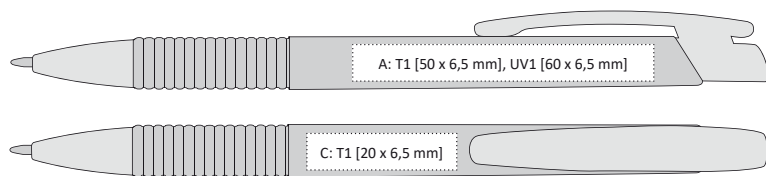

LASTI | 1151390

PLASTIC BALLPOINT PEN WITH SHINING CLIP

- 141 x 10 mm
- T1 A, B, C, G
- UV1 A, B
- X-20