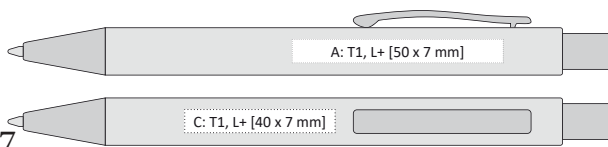

RIVET | 1212859

BAMBOO BALLPOINT PEN WITH MATT ANTRACIT ACCESSORIES

- 140 x 11 mm
- T1 A, B, C, G
- L+ [brown-natur] A, B, C, G
- large