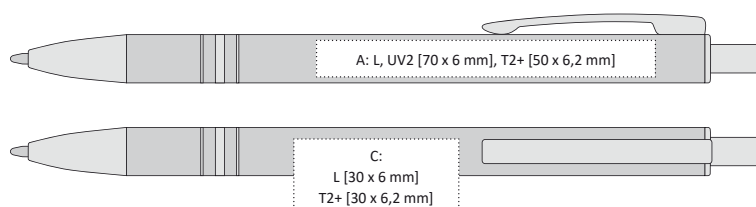

SHINING METAL BALLPOINT PEN

- 137 x 9 mm
- aluminium
- L [silver] A, B, C, G
- T2+ [max. 2 colors] A, B, C, G
- UV2 A, B
- X-20