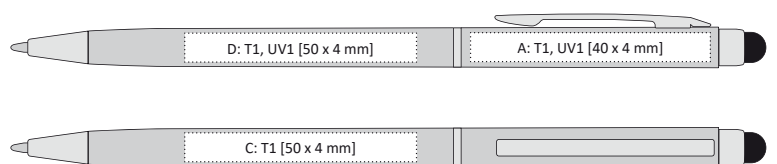

## NOBLA | 1134780

PLASTIC TWIST SLIM BALLPOINT PEN WITH TOUCH END

137 x 8 mm

T1 A, B, C, D, E, G

UV1 A, B, D, E

X-20