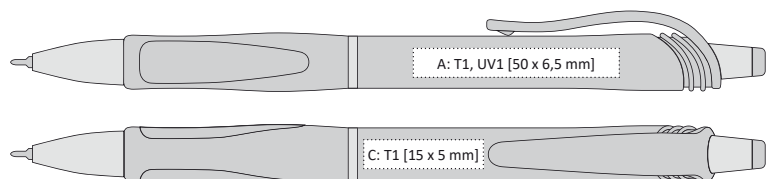

FINE GEL | 1580110