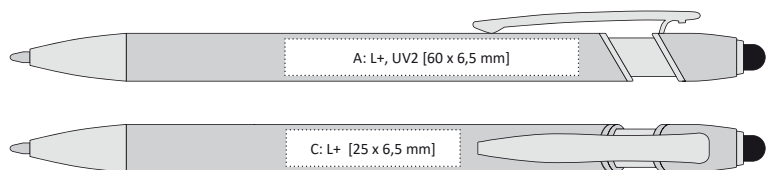

ELLA SOFT

NEW

Write
& TOUCH

SOFT TOUCH

ELLA SOFT | 1211379

METAL BALLPOINT PEN WITH RUBBER SURFACE AND ROSEGOLD ACCESSORIES

- 145 x 10 mm
- aluminium
- L+ [grey] A, B, C, G
- UV2 A, B
- X-20 (95 mm)