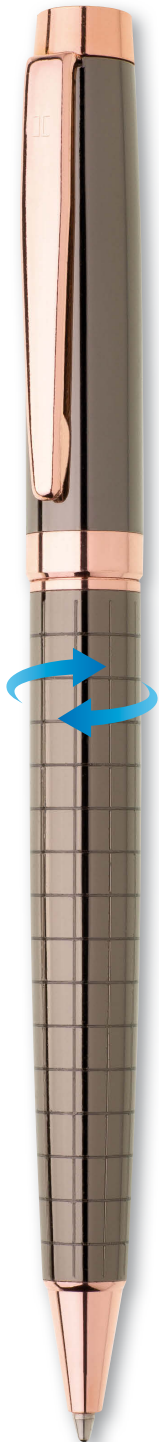

MILANO

GB

MILANO SET

TRAMONTO

85