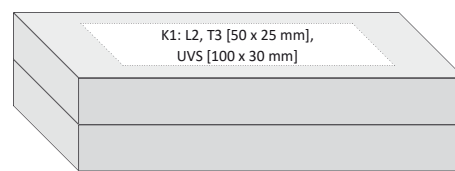

BALLPOINT PEN AND MECHANICAL PENCIL IN SET

- 134 x 11 mm
- steel
- L [brown-grey]
- A, B, C, D, E, G (40 x 6,5 mm)