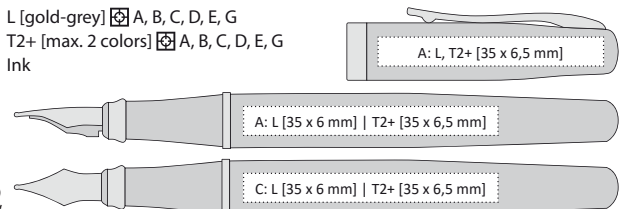

VALLI FP PLUS | 1402091

ELEGANT METAL FOUNTAIN PEN IN GIFT BOX

- 133 x 12 mm
- steel
- L [gold-grey] A, B, C, D, E, G
- T2+ [max. 2 colors] A, B, C, D, E, G
- Ink