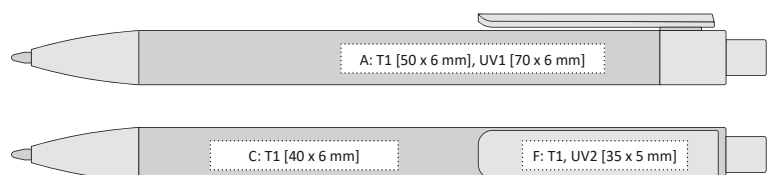

CARTI

save the nature

**NEW
COLOR**

CARTI | 1117950

BALLPOINT PEN MADE FROM RECYCLED PAPER AND ACCESSORIES
MADE FROM WHEAT STRAW

- 140 x 10 mm
- T1 ☐ A, B, C, F, G
- ☐ UV1 ☐ A, B
- ☐ UV2 ☐ F
- X-20 [106 mm]