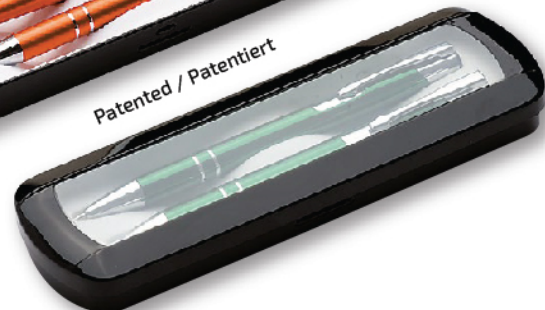

Material: metal. Size: 17,7 x 5,3 x 2,3 cm.

3-elements etui is suitable for series Cosmo.

2-elements etui is suitable for series Cosmo, Omega.

Packaging: 200 pcs · Karton: 11 kg brutto

Size: 50 x 41 x 33 cm