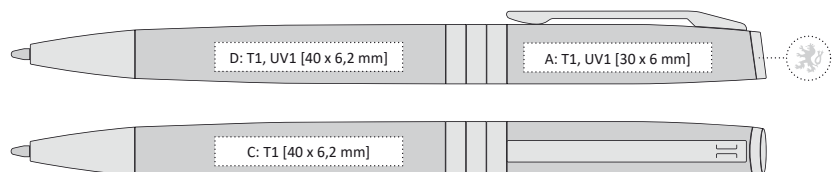

## REPUBLICA CZ | 1121470

WHITE TWIST BALLPOINT PEN WITH TRICOLOR AND IMPRINTED SYMBOL

140 x 11 mm

T1 A, B, C, D, E, G

UV1 A, B, D, E

large