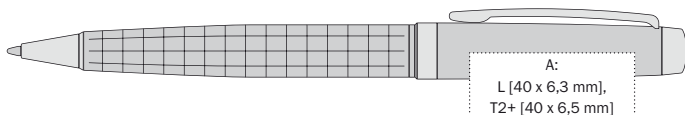

MILANO BP | 1256380

MILANO RP | 1356380

ELEGANT METAL BALLPOINT PEN / ROLLER

- 135 x 12 mm brass
- L [grey-brown] A, B
- T2+ [max. 2 colors] A, B
- BP: large, metal
- RP: ceramic, metal

A:
L [40 x 6,3 mm],
T2+ [40 x 6,5 mm]

TRAMONTO BP | 1206760

ELEGANT METAL BALLPOINT PEN

- 140 x 10 mm brass
- L [gold-brown] A
- T2+ [max. 2 colors] A
- BP: large, metal