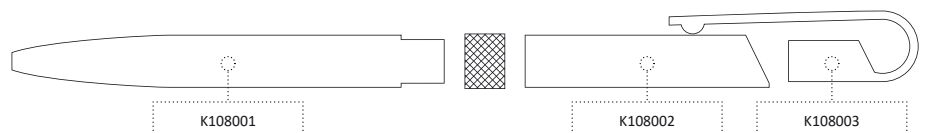

## MIX YOUR FAVOURITE COLORS

[DE]  
sign

**FIROL  
FREESTYLE**

FIROL FREESTYLE | 1110800-FREE

BALLPOINT PEN WITH COLOR COMBINATION  
MINIMUM ORDER QUANTITY 100 PCS