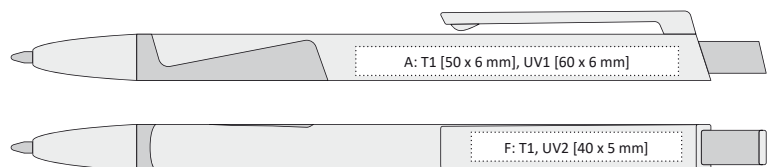

## CARRE | 1111290

PLASTIC BALLPOINT PEN WITH SQUARE PROFILE

140 x 10 mm

T1 A, B, G, F

UV1 A, B

UV2 F

large