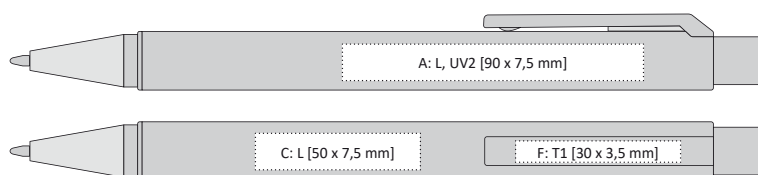

SANTE | 1200219

METAL BALLPOINT PEN WITH TRANSPARENT AND COLORED ACCESSORIES

- ☒ 145 x 11 mm
- ☒ aluminium
- ☒ L [grey] ☒ A, B, C, G
- ☒ T2+ ☒ F
- ☒ UV2 ☒ A, B
- ☒ large