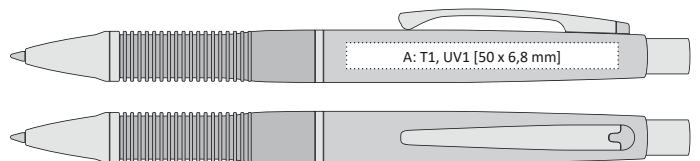

## PRIOLA | 1120130

PLASTIC BALLPOINT PEN WITH BLACK GRIP

138 x 11 mm

T1 A, B, G

UV1 A, B

X-20