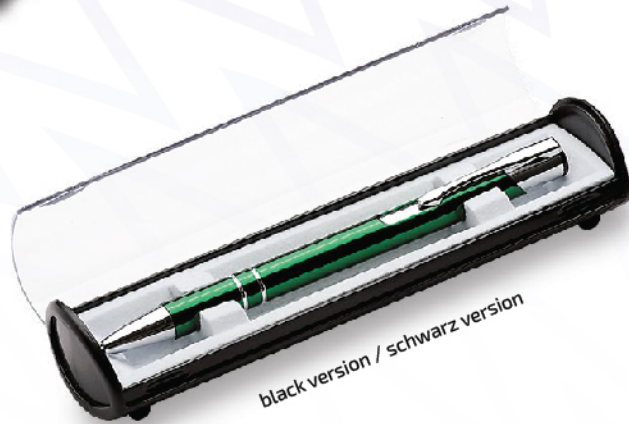

BELLO touch pen, COSMO touch pen, BOND touch pen, MOOI touch pen, FIT, COSMO slim, REY, ZOE, COSMO, DUO, BOND, MOOI, STAR, GIANT, GENIUS

ZD-1