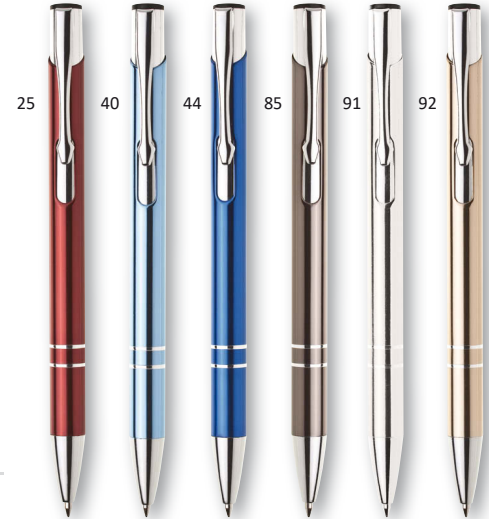

ORINSET

ORIN SET | 1901319

BALLPOINT PEN AND MECHANICAL PENCIL IN A PLASTIC BOX

- transparent plastic
- 163 x 48 x 22 mm
- T3 K1
- UVS K1
- 50/100

BALLPOINT PEN AND MECHANICAL PENCIL IN SET

- 137 x 10 mm aluminium
- L [silver] A, B, C, G
- T2+ [max. 2 colours] A, B, C, G

LASTISET

LASTI SET | 1951393

BALLPOINT PEN AND MECHANICAL PENCIL IN A PLASTIC BOX

- milky colored plastic
- 170 x 42 x 18 mm
- T3 K1
- UVS K1
- 50/100

BALLPOINT PEN AND MECHANICAL PENCIL IN SET

- 141 x 10 mm
- plastic
- T1 A, B, C, G