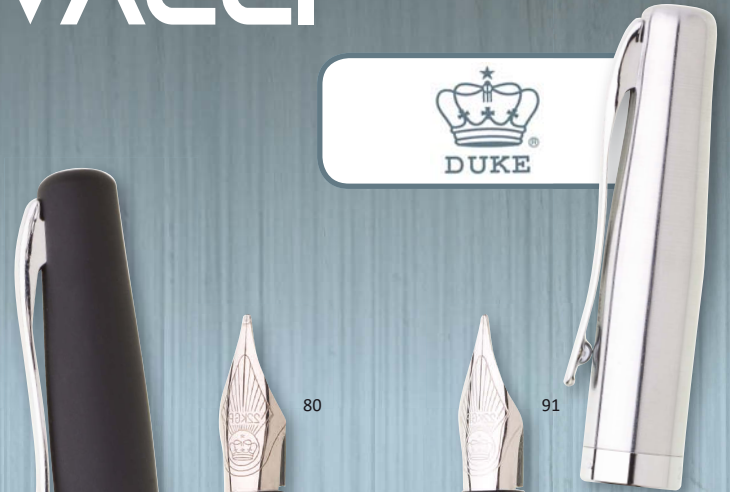

VALLI FP PLUS

DUKE

80

91