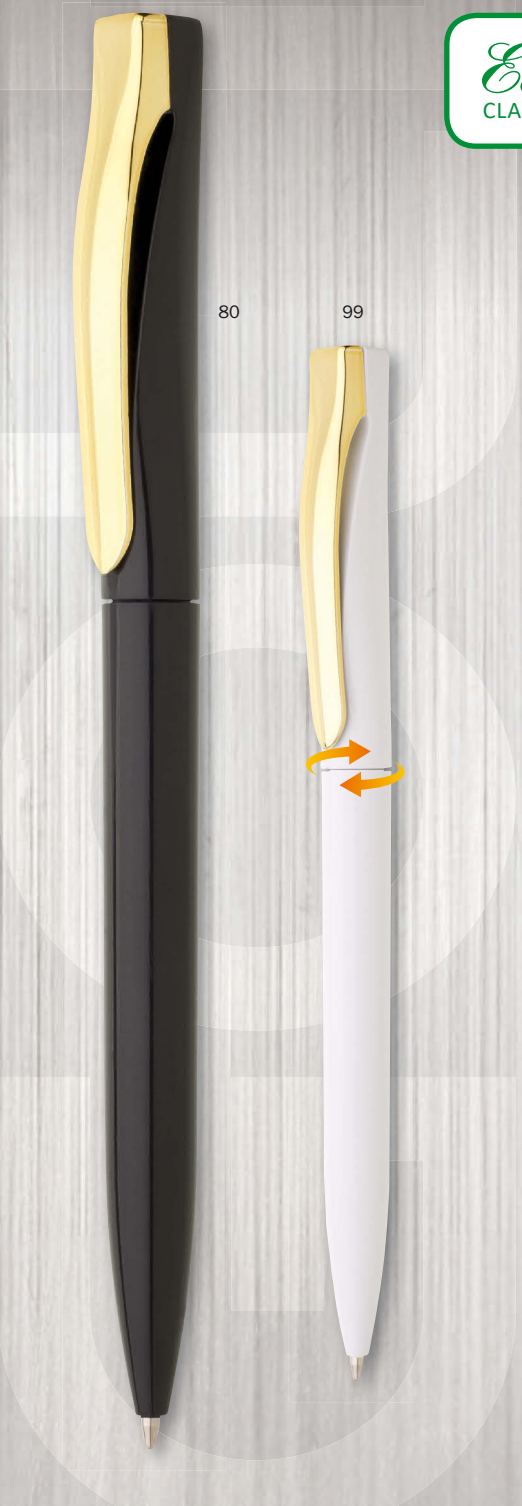

BONA GOLD

GENTA

[DE]
sign

Evergreen
CLASSICS SINCE 2013

80

99

24

44

54

80