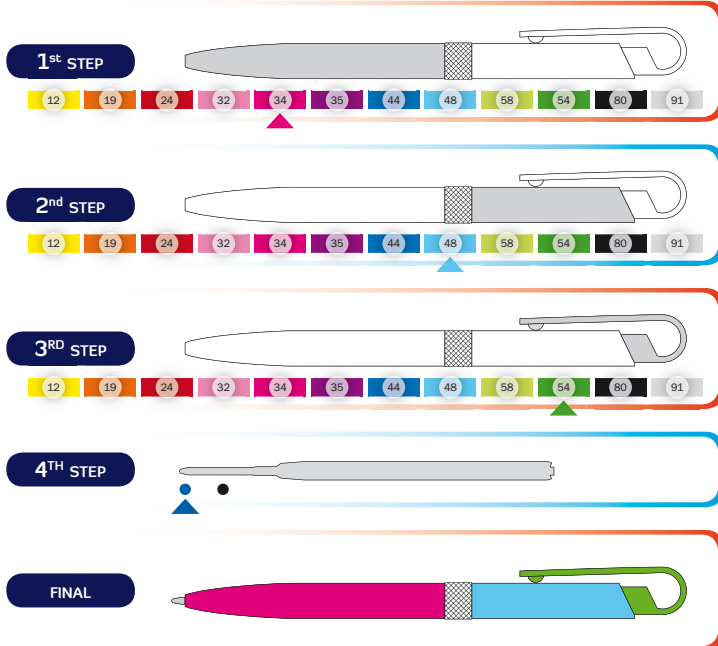

FREESTYLE COMBINATION

MIX YOUR FAVOURITE COLORS