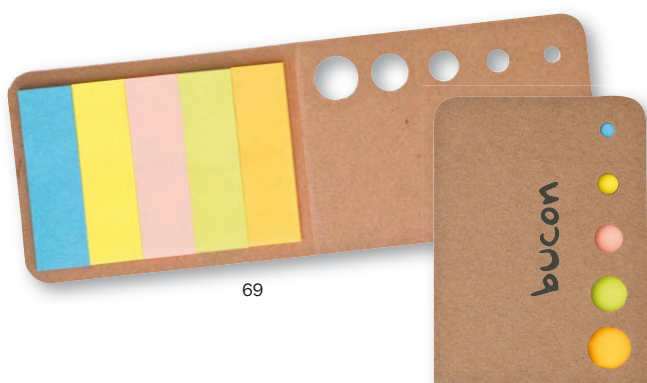

BUCON

69

BUCON | 3011010

COLORED ADHESIVE NOTEPAD IN NATURE PAPER CASE

- 📏 80 x 60 x 3 mm
- 📄 notepad: 50 x 15 mm
- 📏 T3 📄 K1 [50 x 30 mm]
- ☀️ UVS 📄 K1 [65 x 30 mm]
- 📦 50/1000