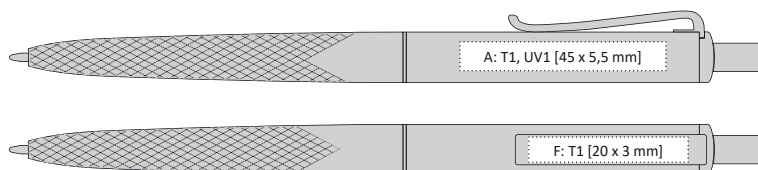

## PROVEN SOFT | 1159290

PLASTIC BALLPOINT PEN OF WHICH LOWER PART IS RUBBRIZED

 142 x 9 mm

 T1  A, B, F, G

UV1  A, B

 X-20 