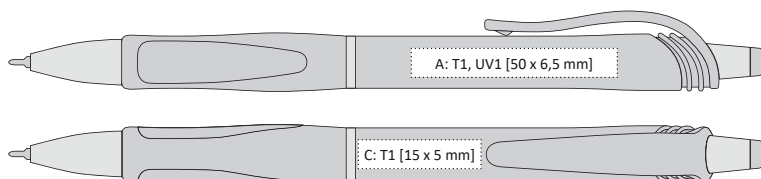

### PLASTIC BALLPOINT PEN WITH COLORED BODY

142 x 11 mm

T1 A, B, C, G

UV1 A, B

X-20 with needle 0,5mm