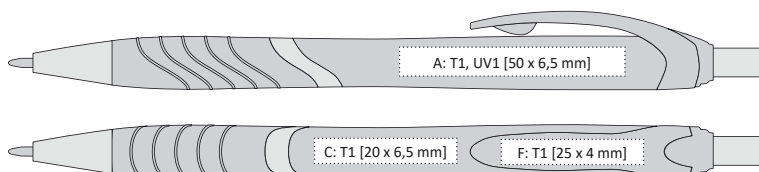

## TEMPO | 1120824

PLASTIC BALLPOINT PEN WITH COLORED ACCESSORIES AND RUBBER GRIP

141 x 10 mm

T1 A, B, C, F, G

UV1 A, B

X-20