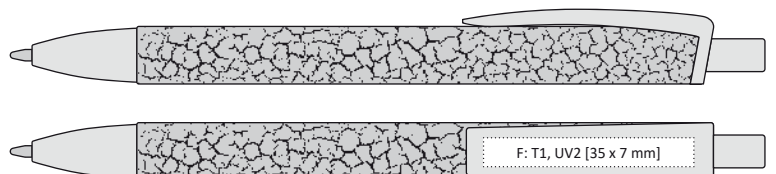

## SINAY | 1175000

PLASTIC BALLPOINT PEN WITH CRACKED SURFACE EFFECT

140 x 11 mm

T1 F

UV2 F

large