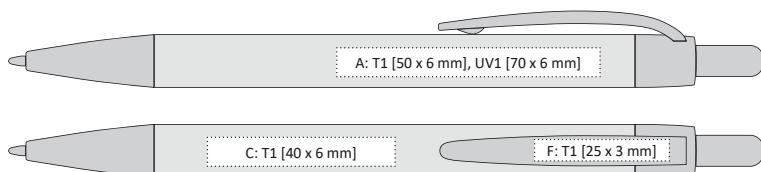

## VIRON METALIC | 1117956

BALLPOINT PEN MADE FROM RECYCLED PAPER WITH COLORED ACCESSORIES

140 x 10 mm

T1 A, B, C, F, G

UV1 A, B

X-20 [103 mm]