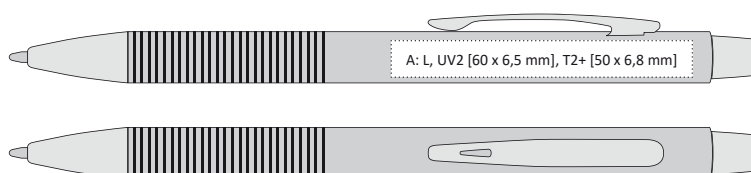

STELA | 1260110

METAL BALLPOINT PEN WITH MATT FINISH

- 140 x 10 mm
- aluminium
- L [silver] A, B, G
- T2+ [max. 2 colors] A, B, G
- UV2 A, B
- X-20 [110 mm]