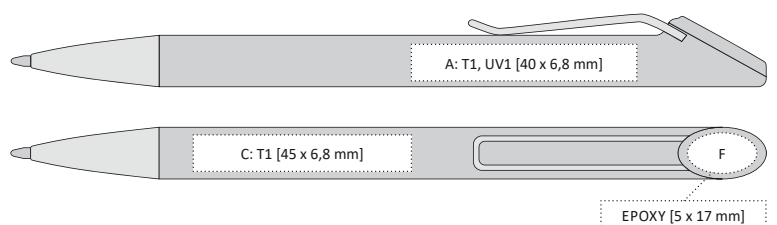

### ROTARY BALLPOINT PEN IN NEON COLORS

145 x 11 mm

T1 A, B, C, D, E, G

UV1 A, B, D, E

epoxy: F | minimum 100 pcs

large