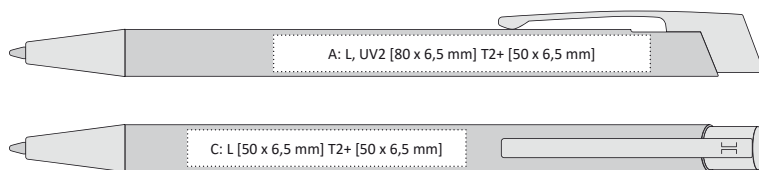

ZERA | 1217271

METAL BALLPOINT PEN WITH BRUSHED FINISH

- 144 x 10 mm
- aluminium
- L [silver] A, B, C, G
  T2+ [max. 2 colors] A, B, C, G
  UV2 A, B
- X-20