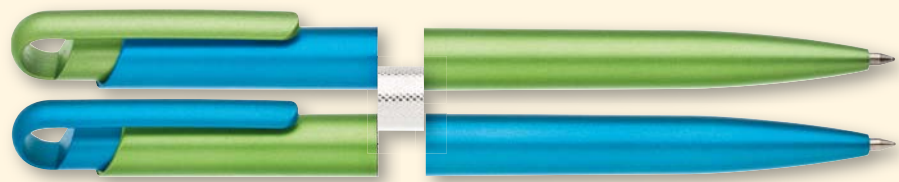

FIROL COMBINATION

FIROL COMBINATION
ballpoint pen FIROL, minimum order: 50 + 50 pcs
basic price: 55 € (50 + 50 pcs)

FIROL | 1110800

PLASTIC BALLPOINT PEN WITH METAL RING

148 x 11 mm

T1 A, B, C, D, E, F, G

large

black refill on request