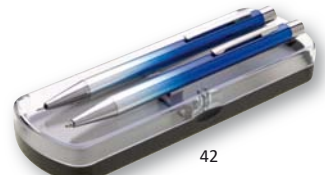

GINALI PLUS

GINALI BLACK PLUS | 1203090

METAL BALLPOINT PEN IN A GIFT BOX WITH WINDOW

- paper, velvet, PVC
- 175 x 50 x 23 mm
- T3 K1
- 1/25

GINALI GREY PLUS | 1203095

BALLPOINT PEN IN SET

- 136 x 11 mm
- brass
- L+ [colour as accessories]
- A, B, C, D, E, G

ALTRO SET

ALTRO SET | 1914463

BALLPOINT PEN AND MECHANICAL PENCIL IN GIFT BOX

- black and transparent plastic + grey bottom
- 160 x 55 x 20 mm
- T3 K1

BALLPOINT PEN IN SET

- 140 x 10 mm
- aluminium with shining finish
- L+ [silver shining] A, B