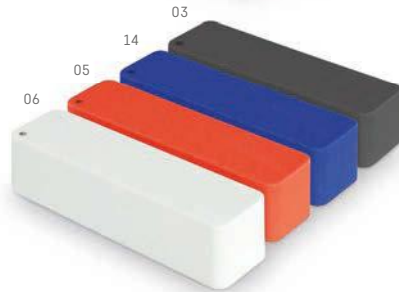

TECHNICAL SPECIFICATIONS

Ref.	97311	97323	97327	97336	97391	97343	97344	97351	97352	97904	97905
Dimensions:	96x22x24 mm	88x15x15 mm	112x80x45 mm	96x22x24 mm	112x80x45 mm	96x22x24 mm	96x22x24 mm	96x22x24 mm	96x22x24 mm	112x80x45 mm	112x80x45 mm
Material:	ABS	Aluminium	ABS	Aluminium	ABS	Aluminium	Aluminium	Aluminium	Aluminium	ABS	ABS
Available colours:	White, Red, Blue, Black	White, Red, Blue, Black	White, Red, Blue, Black	White, Red, Blue, Black	White, Red, Blue, Black	White, Red, Blue, Black	White, Red, Blue, Black	White, Red, Blue, Black	White, Red, Blue, Black	White, Red, Blue, Black	White, Red, Blue, Black
Capacity:	2000mAh	2000mAh	2000mAh	2000mAh	2000mAh	2000mAh	2000mAh	2000mAh	2000mAh	2000mAh	2000mAh
Battery type:	Li-ion	Li-ion	Li-polymer	Li-polymer	Li-ion	Li-polymer	Li-polymer	Li-polymer	Li-polymer	Li-polymer	Li-ion
Power:	Input: 5V/1A Output: 5V/1A										
No. Cycles charging/discharging	≥ 500 cycles										
Compatibility:	These portable batteries are compatible with smartphones, tablets, cameras, consoles, MP3/MP4, and other electrical equipment.										
Certification and security:	All models include overheating security system and comply with EU RoHS Directive.