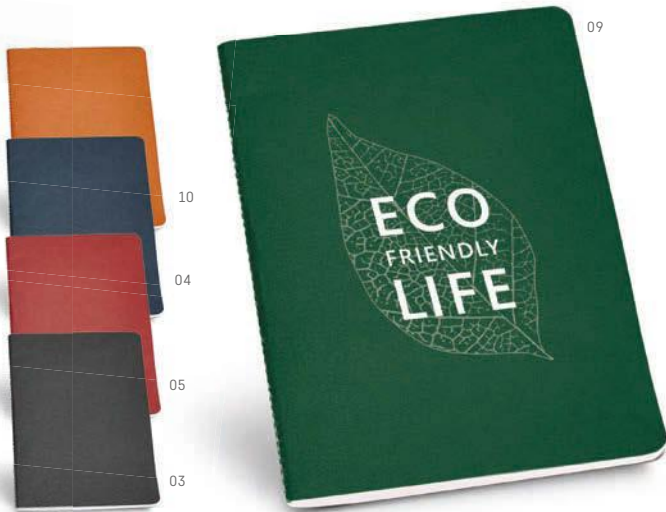

93495

Notepad. Recycled cardboard. With 40 recycled lined sheets.

140 x 210 mm
SR - 100 x 150 mm

UN.	1	500	1000	2500	5000
€	1,19	1,16	1,12	1,10	1,07