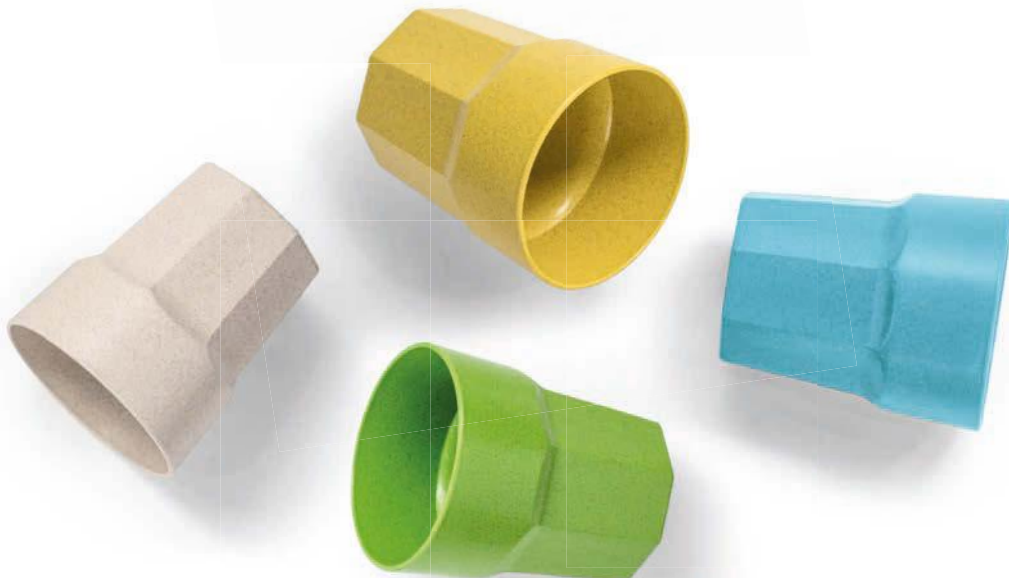

### 94627

Cup. Bamboo fiber and rice fiber. With silicone sleeve.  
Capacity up to 300 ml.

∅ 83 x 90 mm

PD - 20 x 20 mm

UN. 1 250 500 1000 2500

€ 2,44 2,39 2,34 2,29 2,24