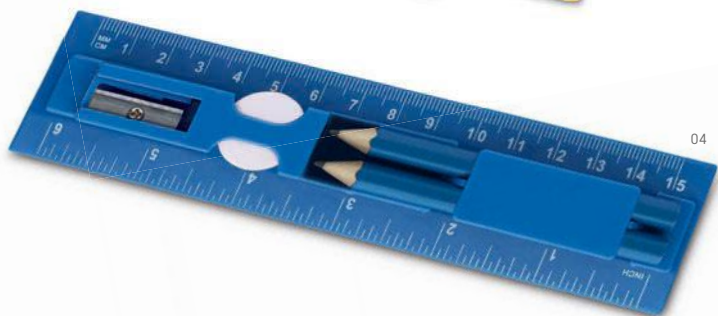

### 93575

School geometry set. PP box with 3 pieces:  
1 compass, 1 mechanical pencil and 10 mines 0.5.

▮ 128 x 42 x 20 mm

♣ PD - 50 x 10 mm

UN. 1 250 500 1000 2500

€ 1,99 1,93 1,87 1,83 1,79

08

04