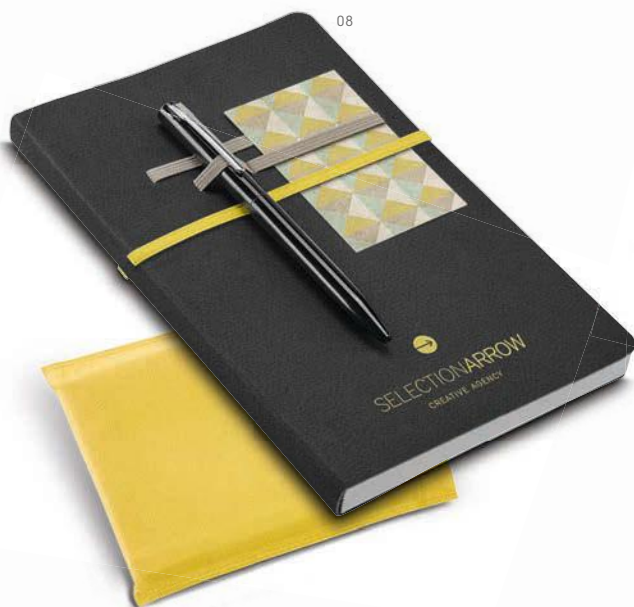

☒ 160 x 220 mm | Pouch: 205 x 250 mm  
 ✂ TR - 95 x 80 mm

UN.	1	50	100	250	500
€	9,98	9,78	9,58	9,48	9,38

**93716 • DUMAS** hi|dea™ design

A5

Notepad. Imitation leather. With 96 plain sheets.  
Supplied in non-woven pouch. Includes ball pen.

Notepad: 140 x 210 mm | Ball pen: Ø10 x 138 mm |

Pouch: 185 x 240 mm

HS - 80 x 30 mm

UN.	1	100	250	500	1000
€	6,38	6,25	6,12	6,00	5,87

**93713 • ROOTS** hi|dea™ design

A5

Notepad. Imitation leather. With 96 plain sheets.  
Supplied in non-woven pouch. Ball pen not included.