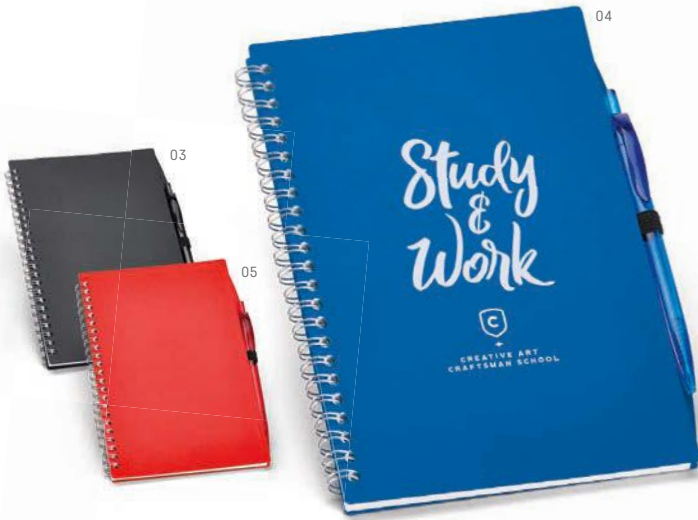

A5

93498

Notebook. Semi-rigid PP. With 70 lined sheets. Includes ball pen.

150 x 210 mm
SR - 90 x 150 mm

UN.	1	250	500	1000	2500
€	2,20	2,13	2,07	2,02	1,98