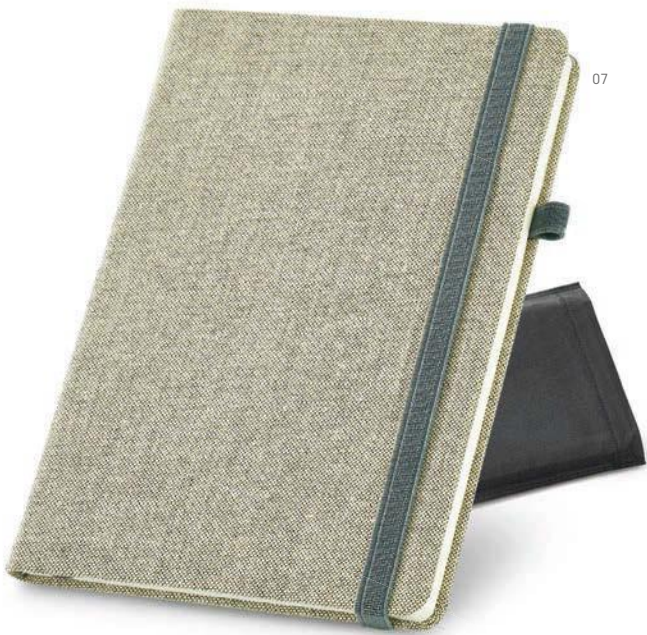

## 93720

Noteпад. Cork. With 80 ivory plain sheets.

90 x 142 mm

TR - 60 x 90 mm

UN.	1	250	500	1000	2500
€	2,50	2,43	2,35	2,30	2,25

07

**A5 93725**

Notepad. Polyester canvas. Hardcover. With pen holder and 96 ivory plain sheets. Supplied in non-woven pouch. Ball pen not included.