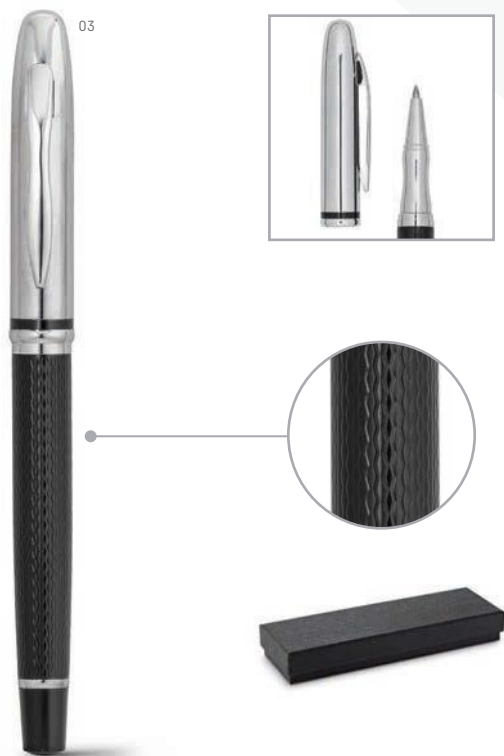

81145 ° DURBAN

Roller pen. Metal. Supplied in padded gift case.

∓ Ø12 x 138 mm | Case: 175 x 55 x 25 mm

♣ LS - 30 x 5 mm

UN.	1	100	250	500	1000
€	6,90	6,76	6,62	6,49	6,35