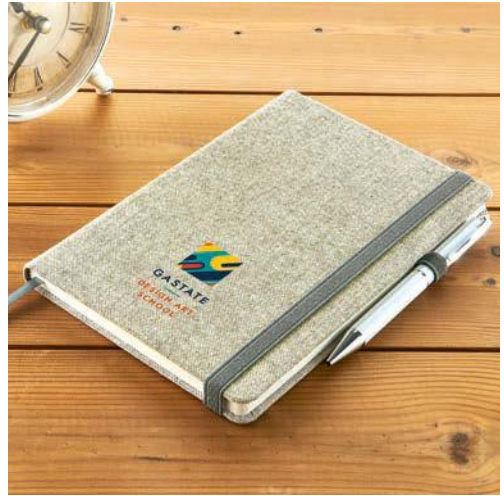

A5 93725

Notepad. Polyester canvas. Hardcover. With pen holder and 96 ivory plain sheets. Supplied in non-woven pouch. Ball pen not included.

▮ 148 x 210 mm | Pouch: 185 x 240 mm
↗ TR - 95 x 140 mm

UN.	1	100	250	500	1000
€	4,78	4,68	4,59	4,49	4,40