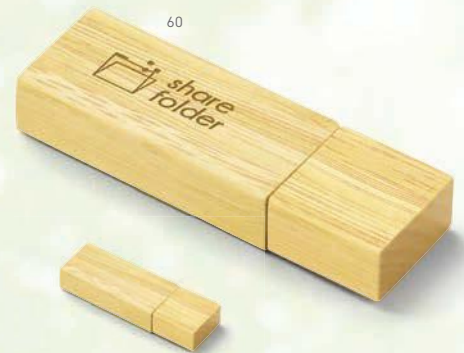

Ball pen and USB flash drive set. NEO aluminium ball pen with silicone touch tip. ABS flash drive with aluminium clip. Capacity: 4GB. In gift box.

∅ Ball pen: 10 x 138 mm | USB: 55 x 17 x 10 mm |  
 Box: 92 x 175 x 22 mm  
 LS - 45 x 5 mm

PRICE ON REQUEST

**97535**

USB flash drive. Bamboo. Capacity: 4GB.

∅ 60 x 19 x 10 mm | Box: 90 x 40 x 22 mm  
 SR - 35 x 14 mm

PRICE ON REQUEST

60