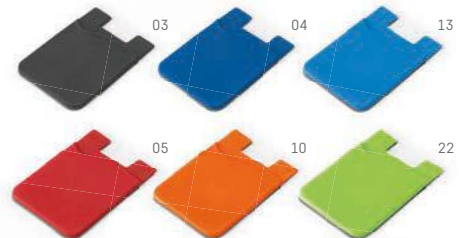

93320

Smartphone card holder. Silicone. With sticker on back.

⊥ 57 x 87 x 3 mm
↗ PD - 40 x 20 mm

UN.	1	1000	2500	5000	10000
€	0,42	0,40	0,39	0,38	0,37