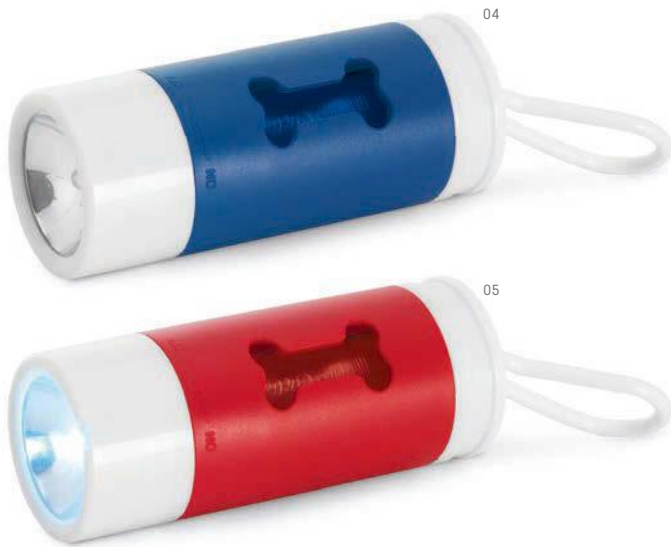

### 98000

7-in-1 game set. In wooden box with velvet base.

▮ 265 x 265 x 47 mm

♣ SR - 100 x 15 mm

UN. 1 25 50 100 250

€ 21,90 21,46 21,02 20,81 20,59

LED