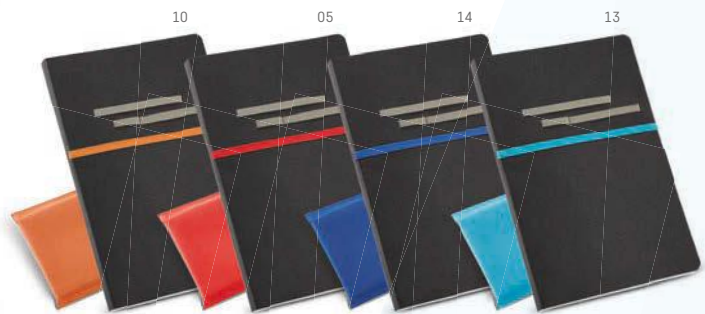

93713 • ROOTS hi|dea™ design

A5

Notepad. Imitation leather. With 96 plain sheets.
Supplied in non-woven pouch. Ball pen not included.

140 x 210 mm | Pouch: 185 x 240 mm

HS - 80 x 30 mm

UN.	1	100	250	500	1000
€	4,98	4,88	4,78	4,68	4,58