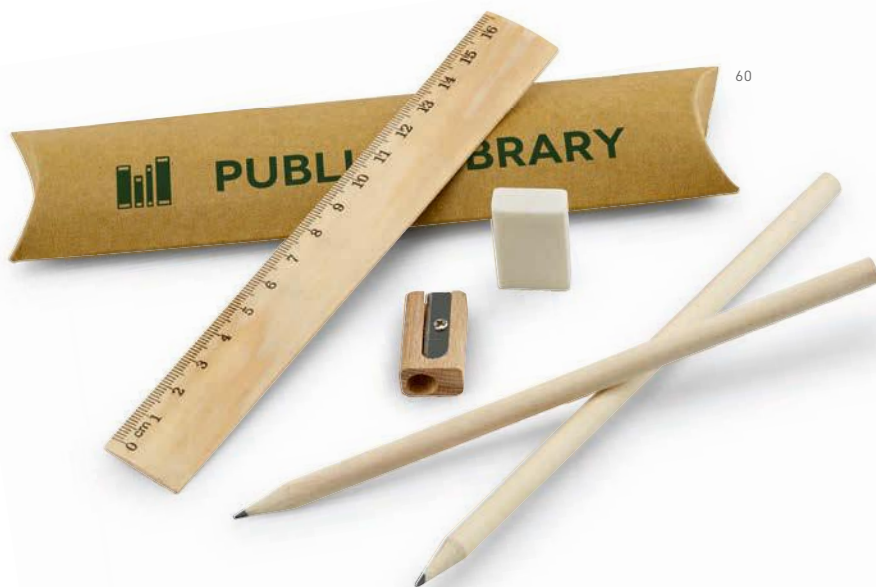

### 91756

Drawing set. Wood. Includes 20 cm ruler, 6 coloured pencils, 1 graphite pencil, 1 wooden pencil sharpener and 1 rubber.

☒ 220 x 43 x 32 mm

☒ LS - 190 x 20 mm

UN. 1 250 500 1000 2500

€ 2,64 2,59 2,53 2,48 2,43