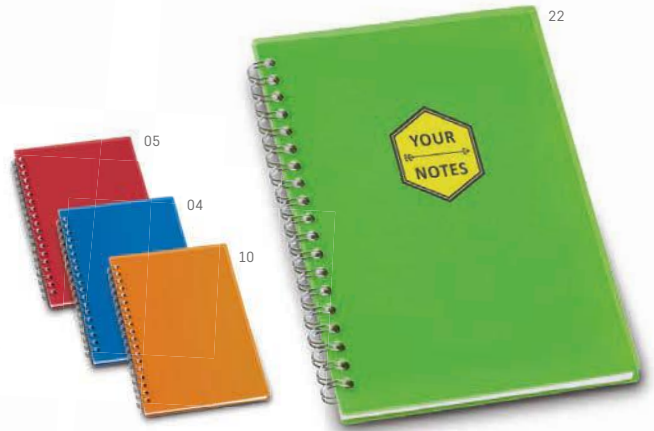

B6

93496

Notebook. Semi-rigid PP. With 70 plain sheets.

120 x 180 mm
SR - 80 x 130 mm

UN.	1	500	1000	2500	5000
€	1,09	1,06	1,03	1,01	0,98