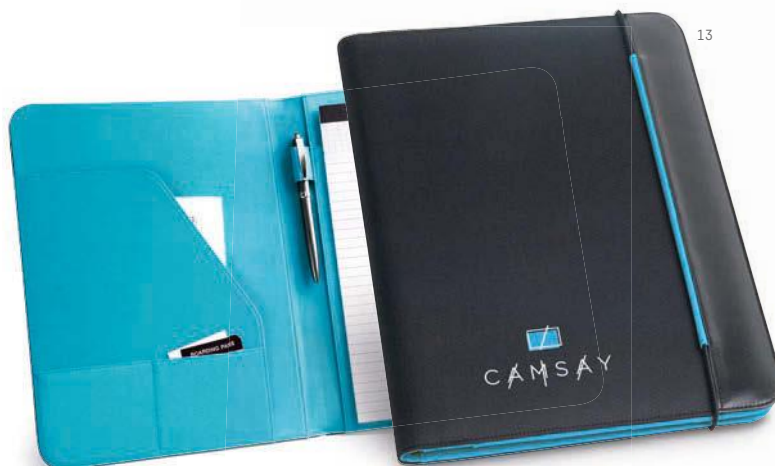

05

14

22

10

72

92072 • TORGA hi!dea™ design

A4 folder. Microfiber and 210D. Notepad: 20 lined sheets. With pen holder. Ball pen not included.

▮ 240 x 315 x 15 mm

✂ TR - 200 x 200 mm

UN. 1 50 100 250 500

€ 9,60 9,41 9,22 9,02 8,83

10

05

92040

A4 folder. Imitation leather and 800D polyester. Microfiber interior. Notepad: 20 lined sheets. Ball pen not included.

▮ 245 x 315 x 15 mm

✂ TR - 150 x 250 mm

UN. 1 50 100 250 500

€ 9,28 9,09 8,91 8,72 8,54

13