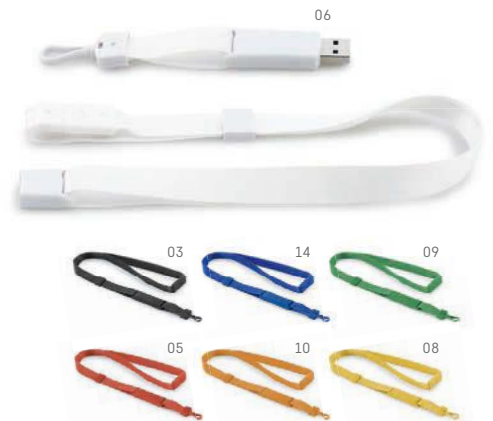

± 80 x 51 x 25 mm

**X7007**

USB flash drive. PVC. Any special model available starting at 250 pcs.

**97580**

USB flash drive. Any Pantone® colour starting at 500 pcs.  
 34 x 52 x 7 mm

**97664**

USB flash drive bracelet. Any Pantone® colour starting at 250 pcs.  
 219 x 20 x 9 mm